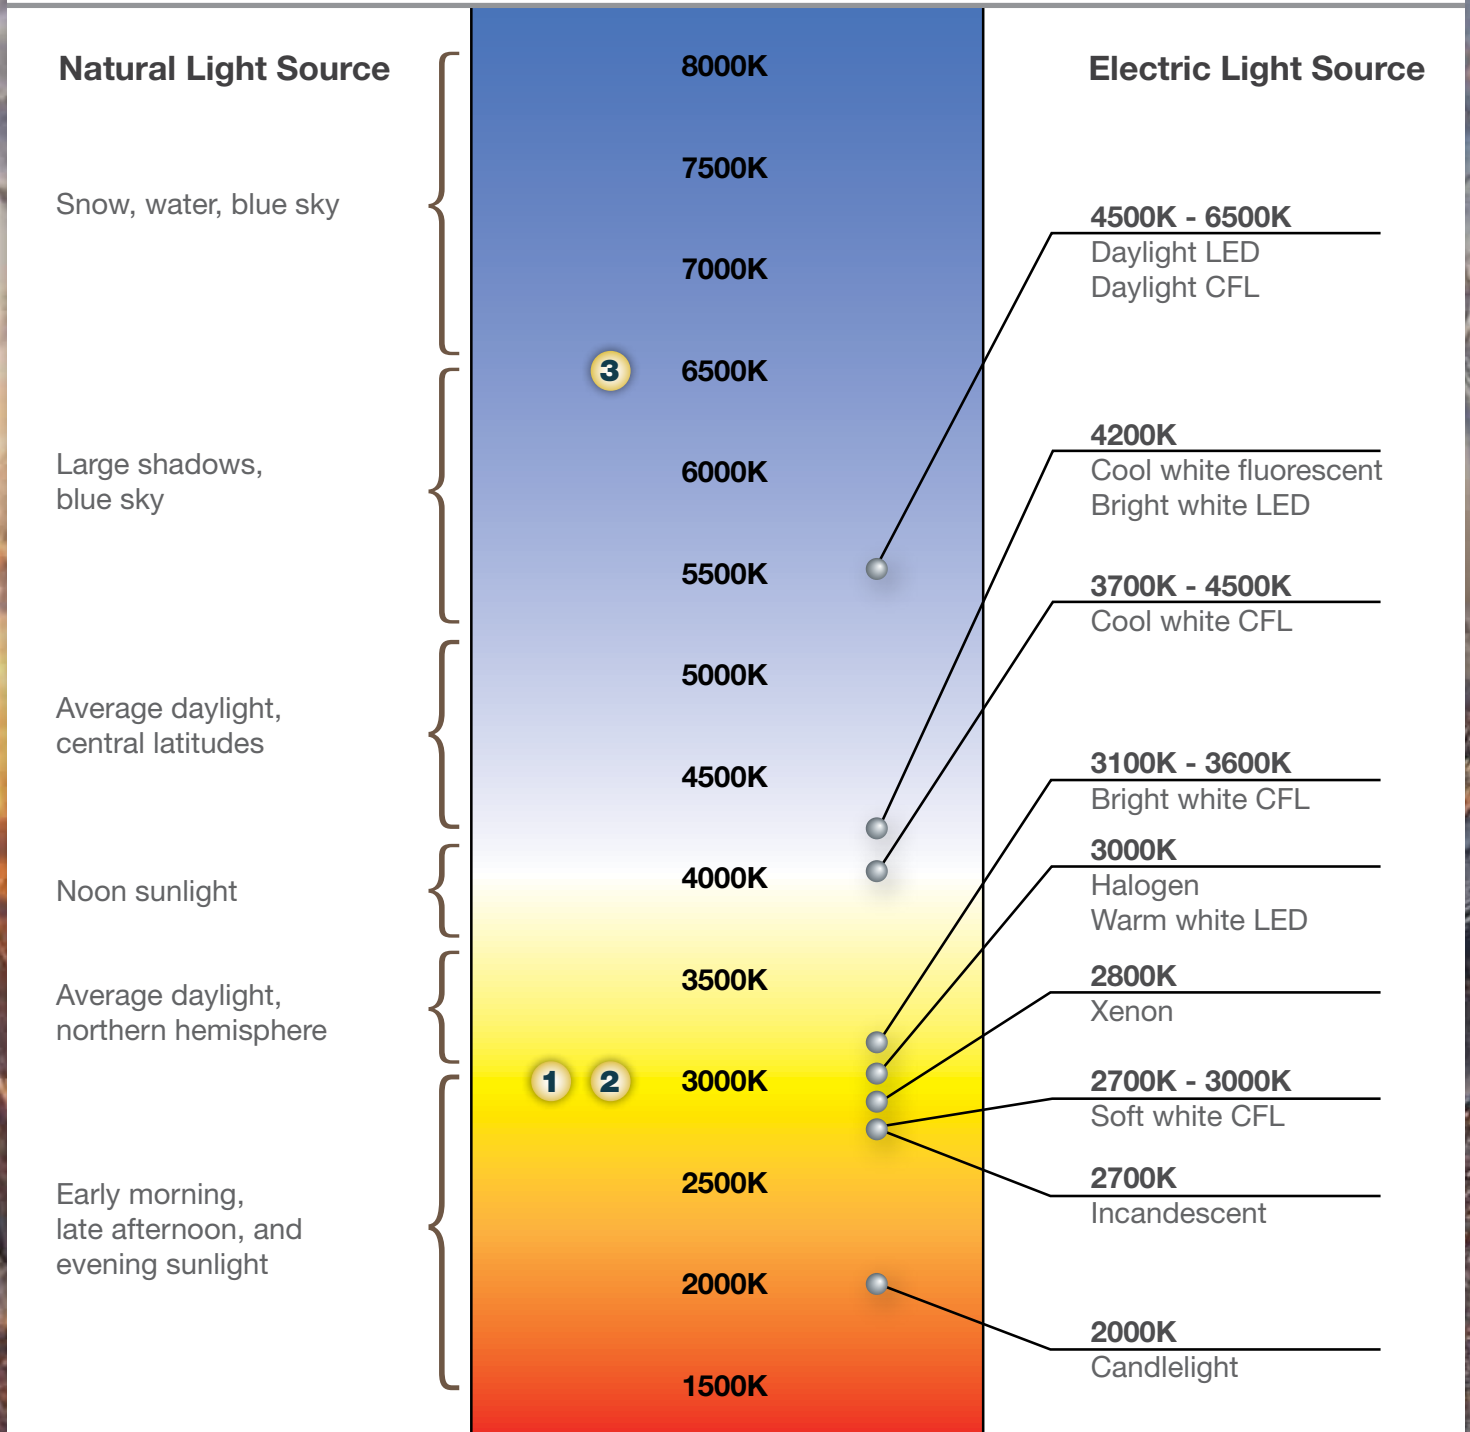

# Color Temperature

Source: [www.lighting-facts.com](http://www.lighting-facts.com)